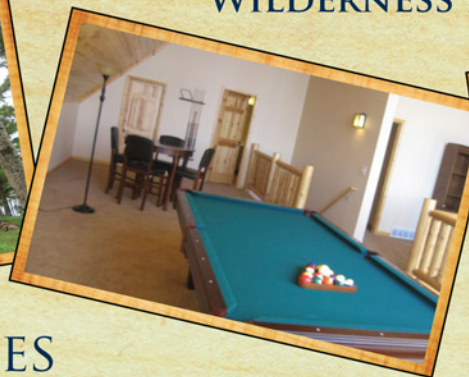

## OWNERSHIP

Wilderness Resort Villas - a picturesque private resort hidden in a heavily wooded 38 acre tract of land with over 2600 feet of lakeshore available to provide vacationers and unit owners with spectacular lake views. Wilderness offers newly constructed 4 bedroom/3 bath villas and 3 bedroom twin homes with stunning lake views at affordable prices. Quartershare ownership starts at \$99,000 and twin homes are priced from \$299,000.

## VILLA RENTAL

Our villas are the ultimate in **year-round** Northwoods luxury. With surreal views of Middle Cullen Lake, these newly constructed, custom log homes offer 3 to 5 bedrooms, with up to 4 baths, and sleep up to 12. Relax in luxurious units furnished with flat screen TV's, pool tables, whirlpool tubs, Weber grills, and enjoy terrific views from your screened in porch or spacious deck.

## LAKESIDE CABINS RENTAL

Our rustic 1, 2, and 3 bedroom lakeside and picturesque lake view cabins are set amongst 38 acres of mature trees, with over 2600 feet of shoreline and a sandy beach area. Our cabins have fully equipped kitchens, bed linens, a picnic table, boat slip, charcoal grill and a fire pit. You will take pleasure in family swimming, picnics, fishing, kayaking, bonfires, boating and star gazing. Or relax as you listen to children laughing while nature sings its praises.