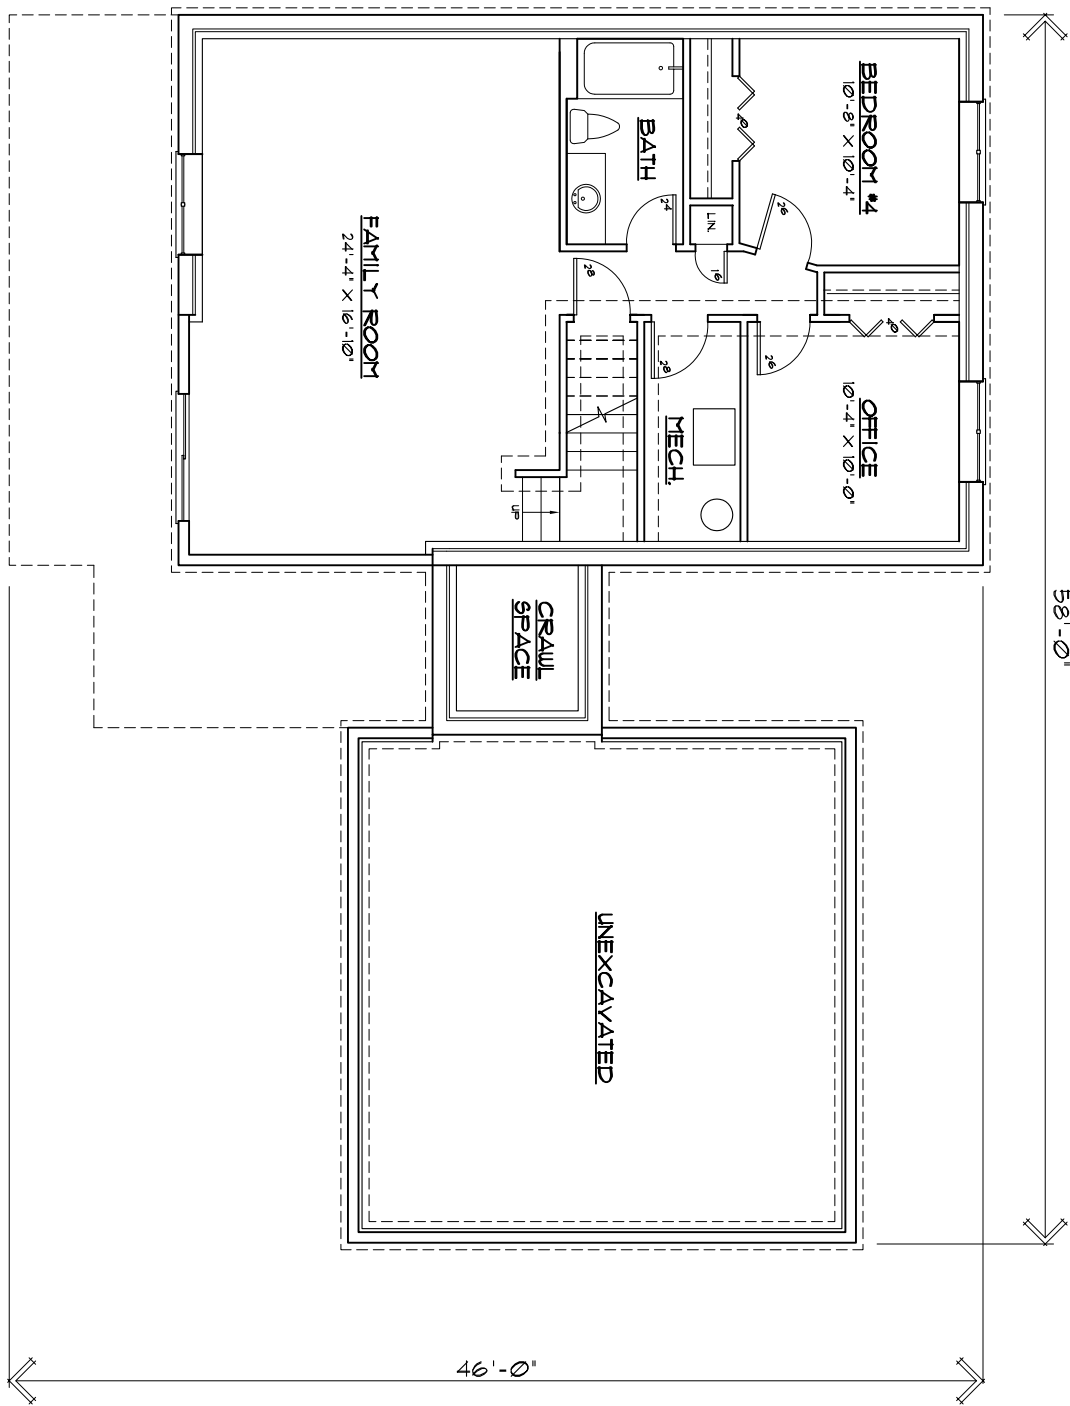

FOREST HILLS COURT 2-STORY WALKOUT

LOWER LEVEL PLAN

FIRST FLOOR	1052 SQ. FT.
SECOND FLOOR	453 SQ. FT.
TOTAL LIVING AREA	1505 SQ. FT.

THESE DRAWINGS ARE THE PROPERTY OF THE DESIGN TEAM AND ARE PROTECTED BY FEDERAL COPYRIGHT LAW. ANY UNAUTHORIZED USE OR REPRODUCTION OF THESE PLANS IS PROHIBITED BY LAW.