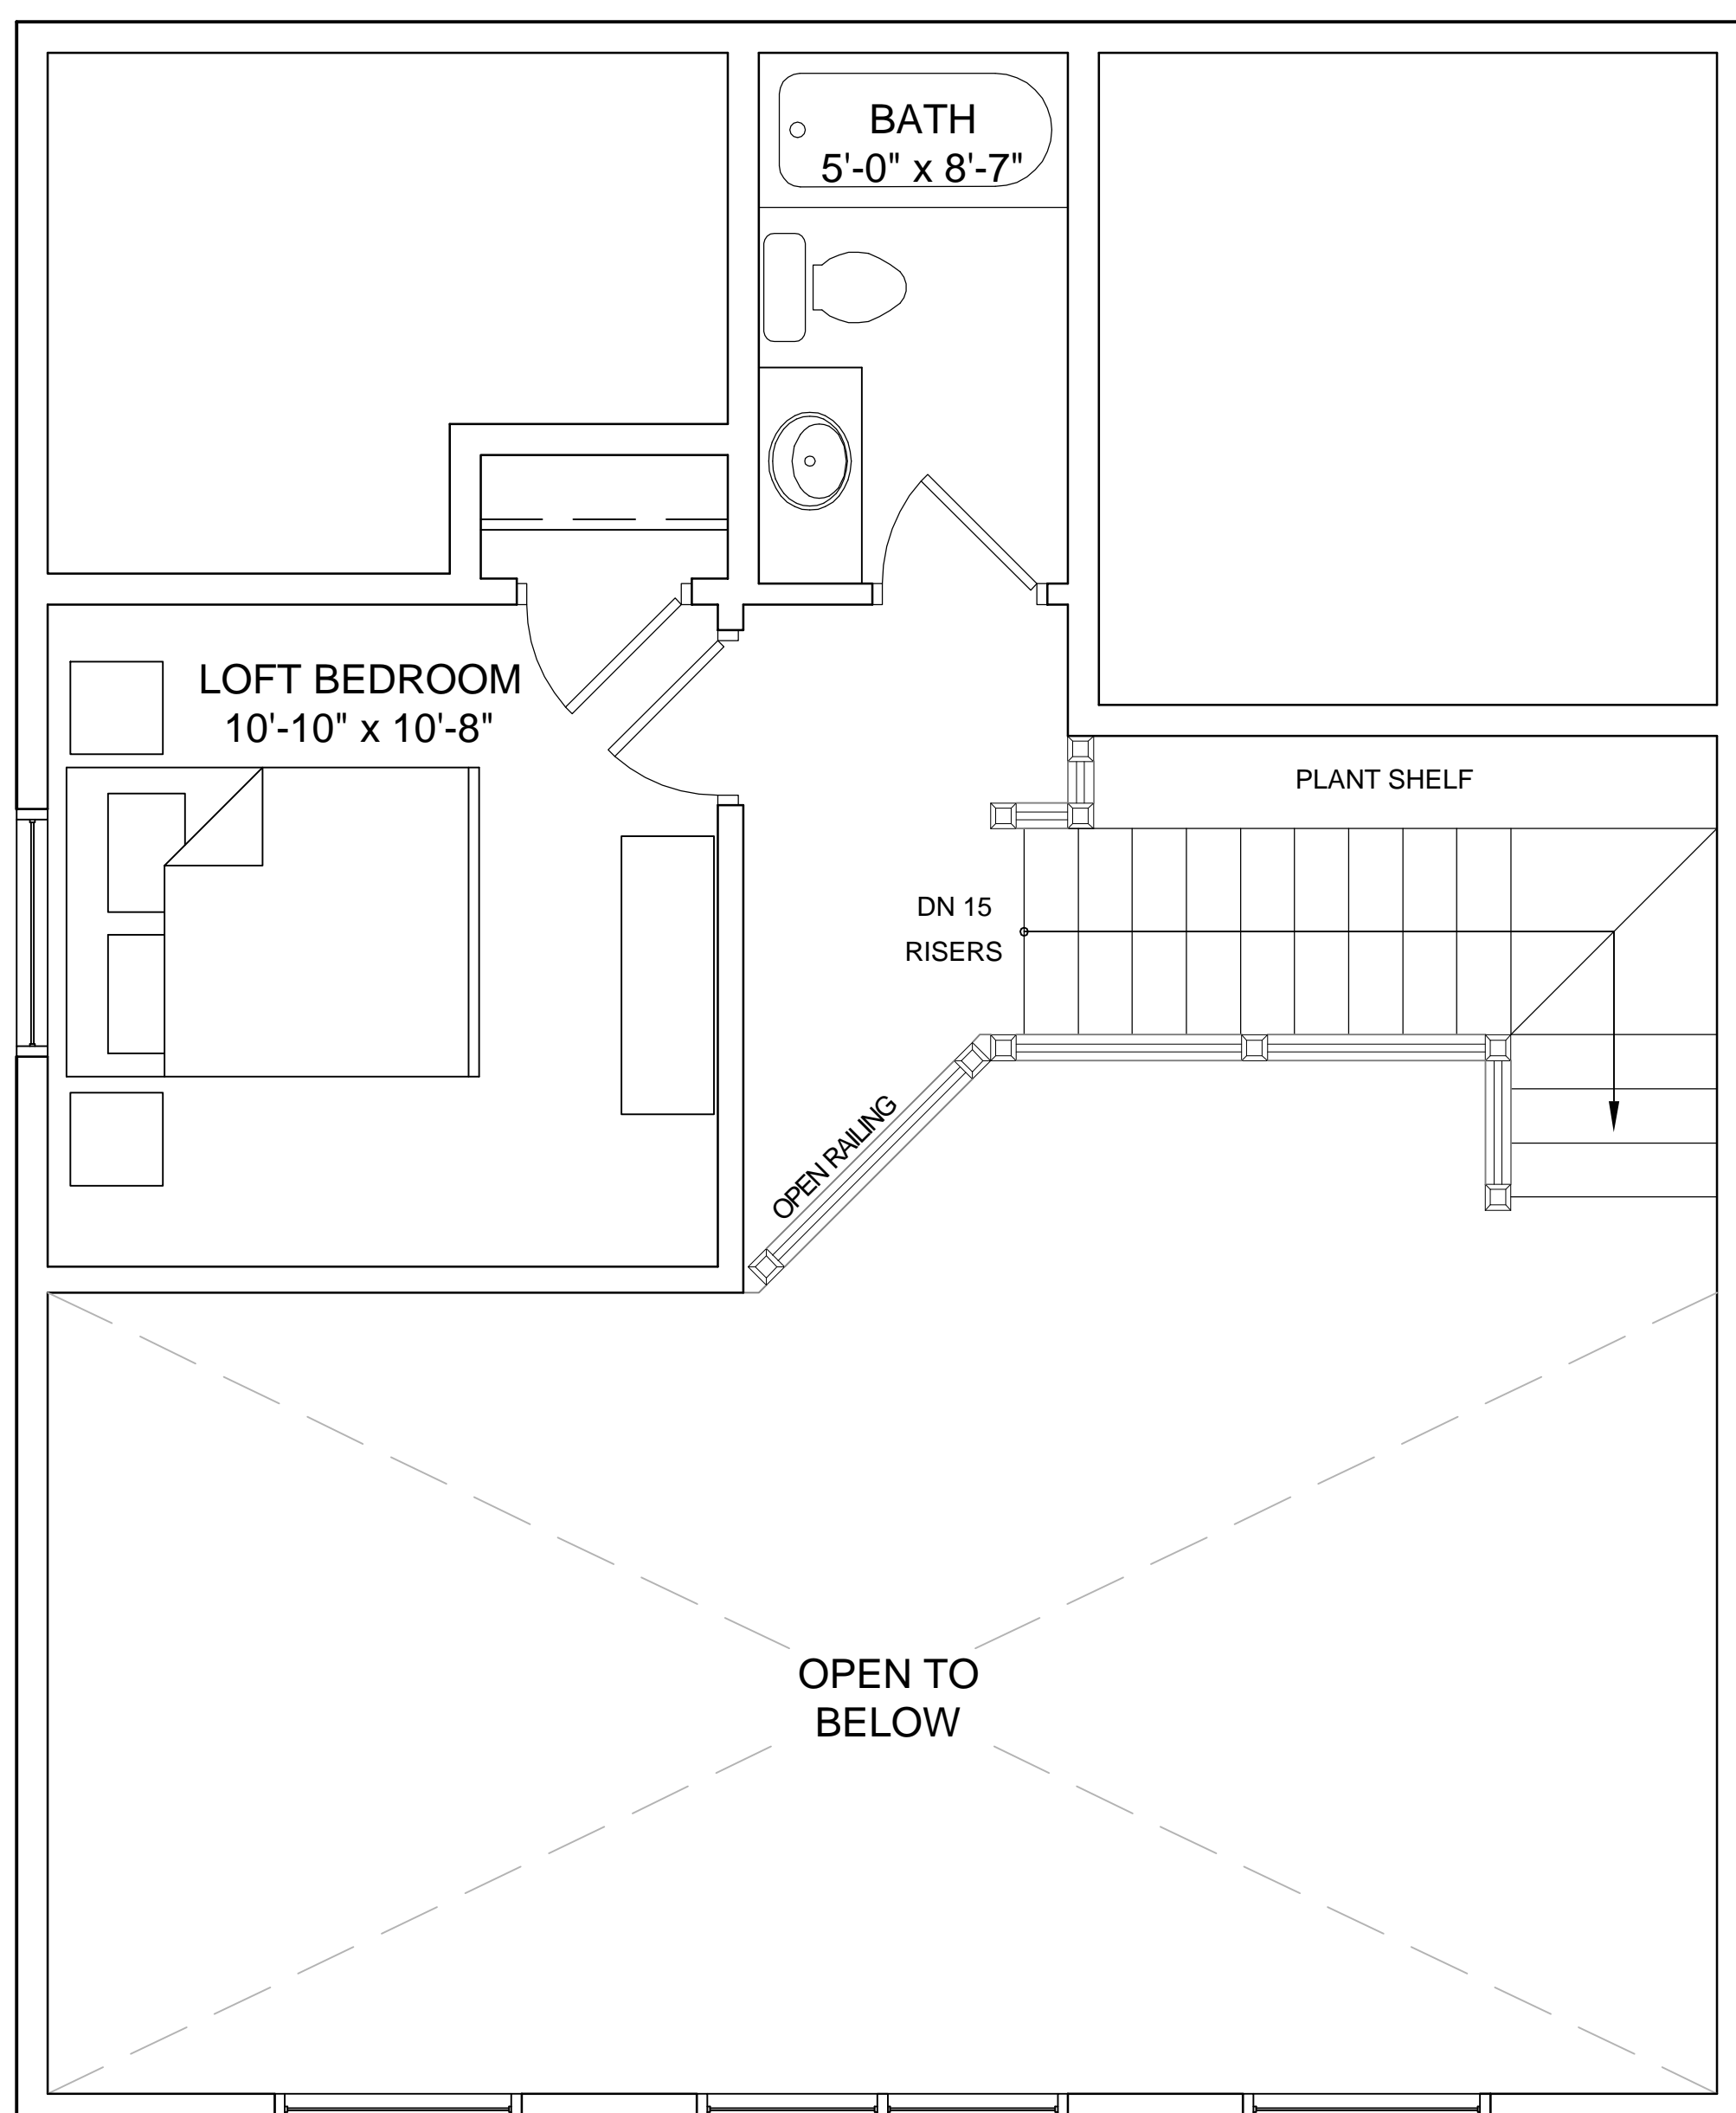

**- WILDERNESS RESORT
VILLAS -**

**LOWER LEVEL FLOOR PLAN
952 S.F.
(DASHED WALLS INDICATE
FUTURE BUILD OUT)**

**LOFT FLOOR PLAN
w/ CLOSED BEDROOM
332 S.F.**