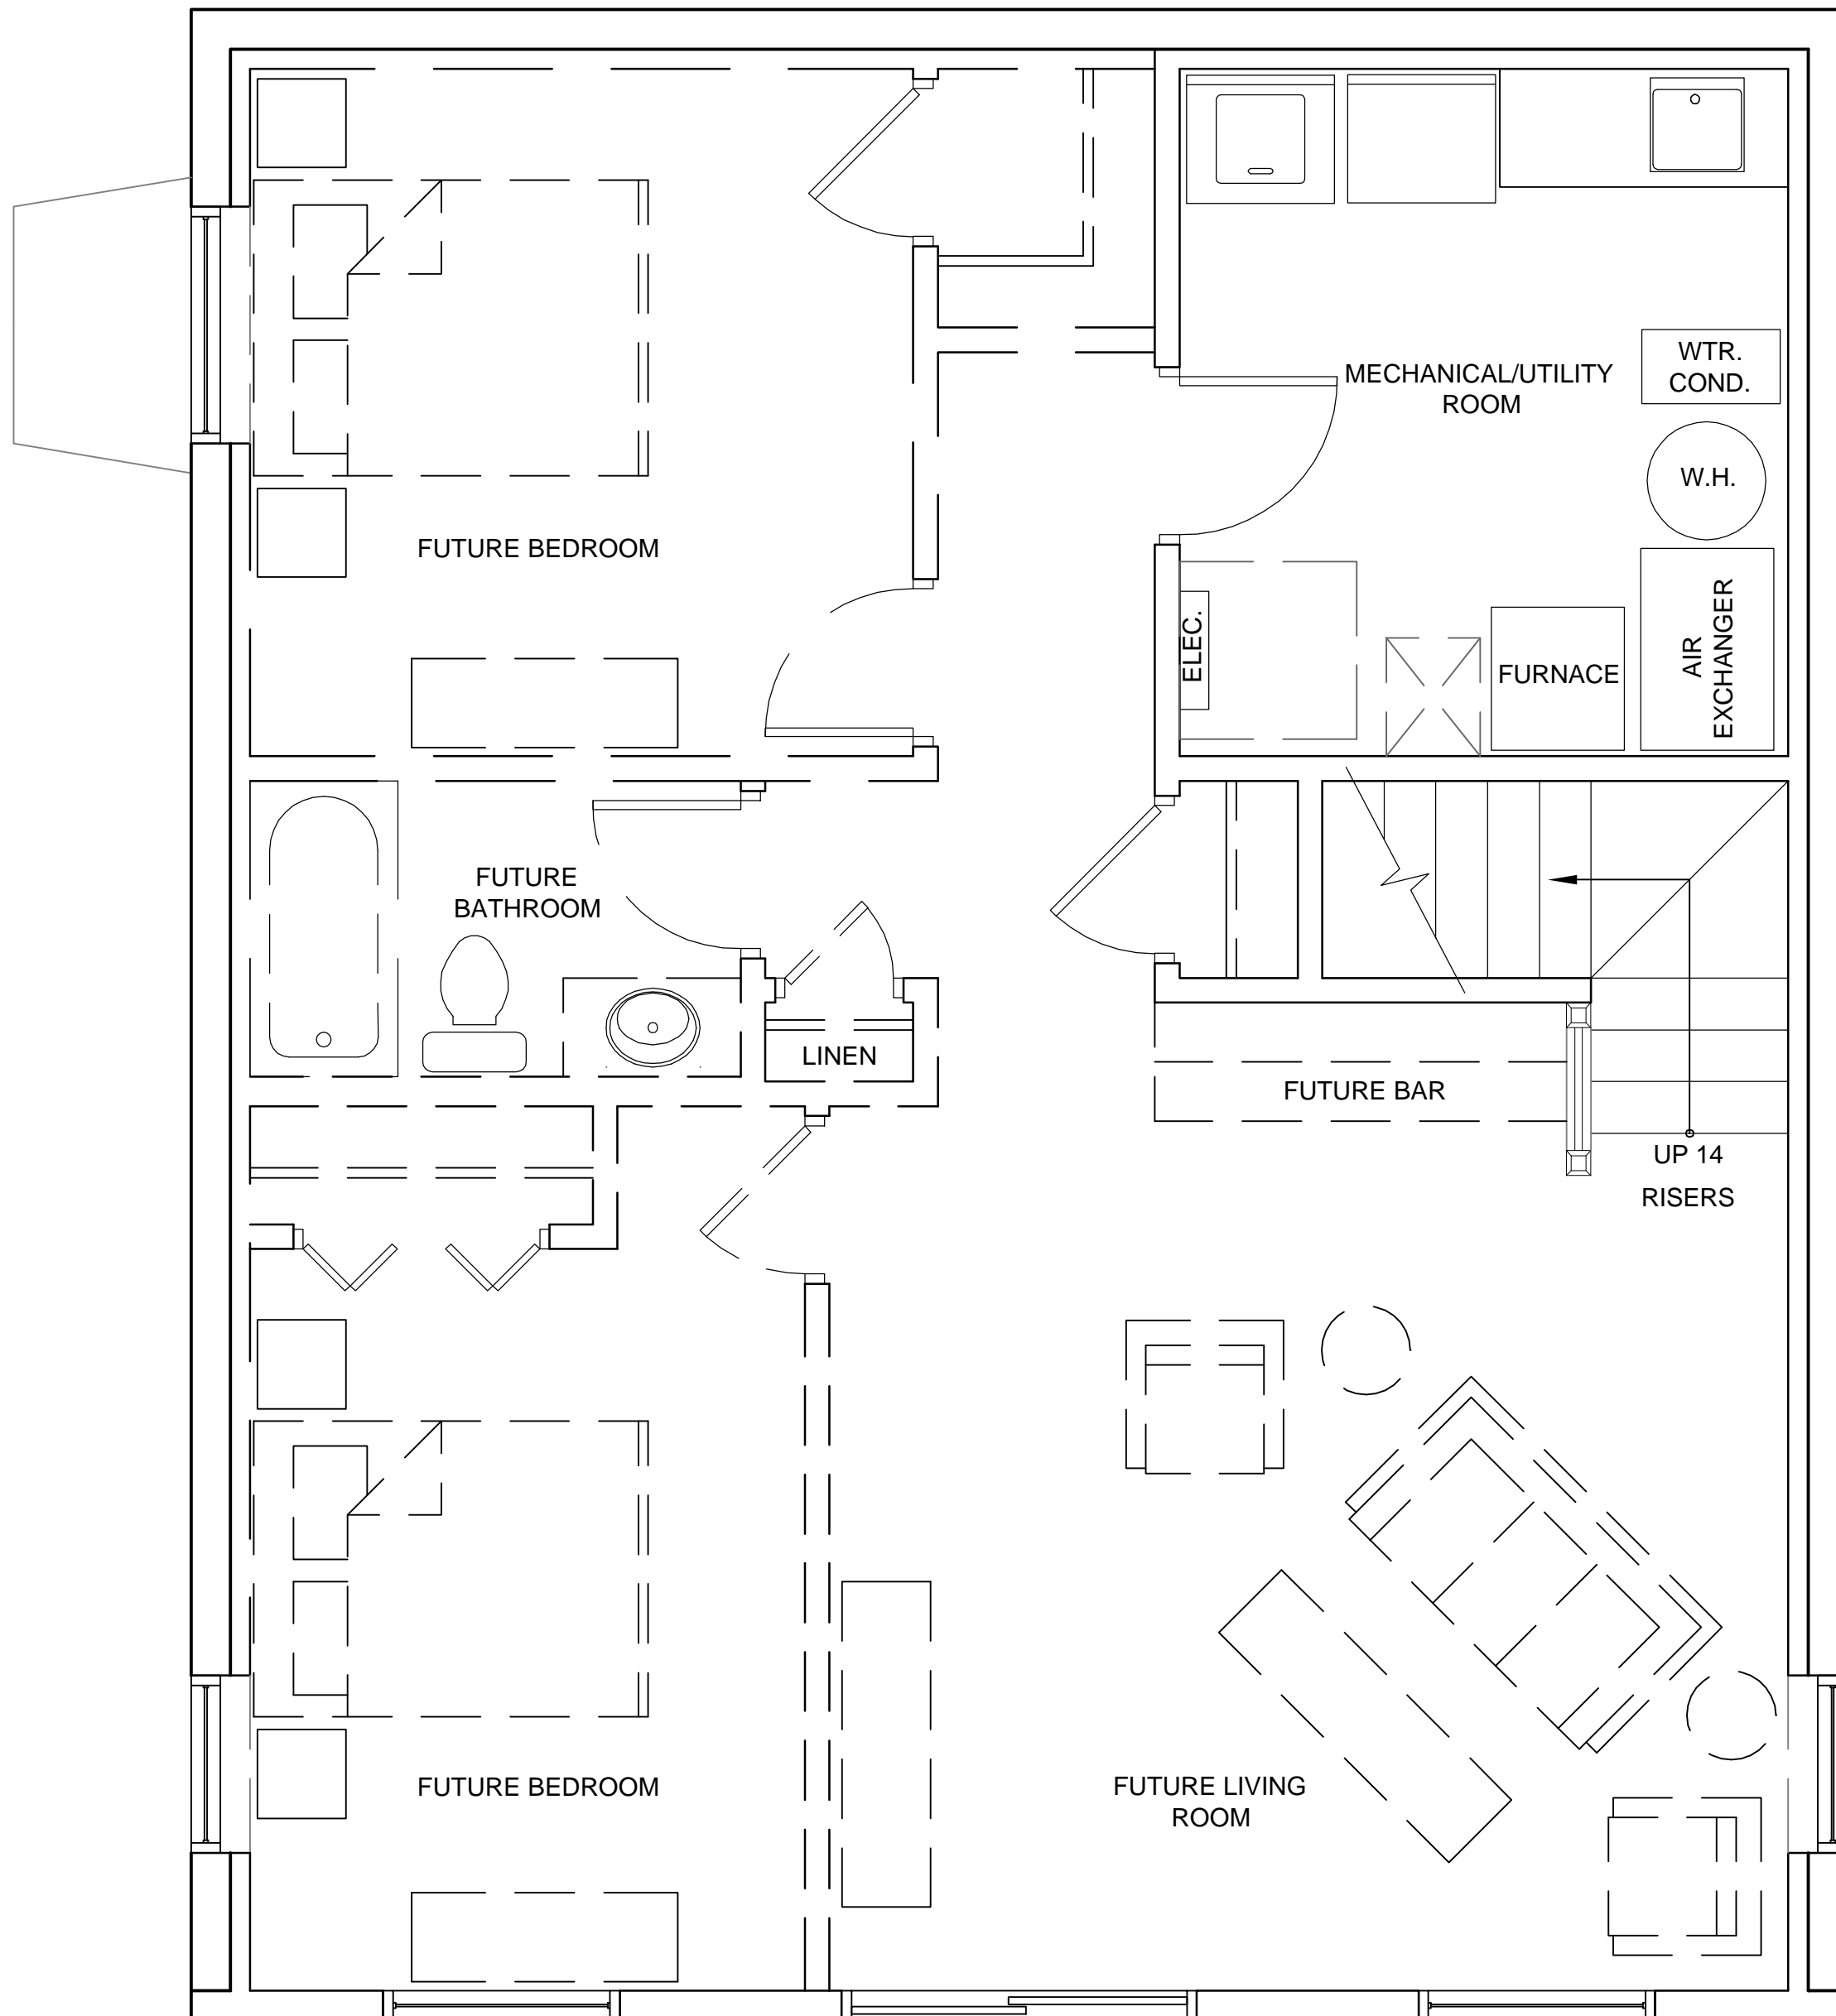

**- WILDERNESS RESORT
VILLAS -**

**LOWER LEVEL FLOOR PLAN
952 S.F.
(DASHED WALLS INDICATE
FUTURE BUILD OUT)**

**LOFT FLOOR PLAN
w/ CLOSED BEDROOM
332 S.F.**